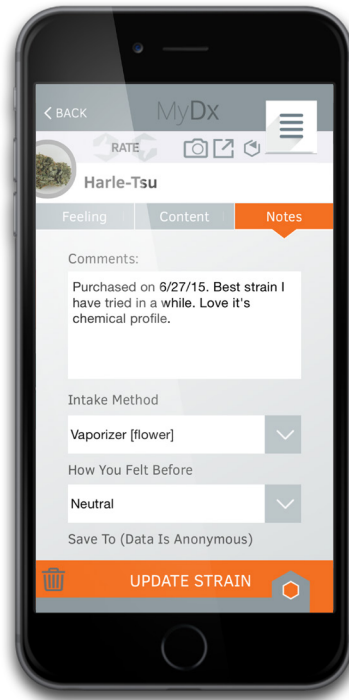

● Import and Personalize Strains into your Database

The more you Personalize the Data, the Smarter the Recommendation Engine gets at Finding a Strain that Works for You.