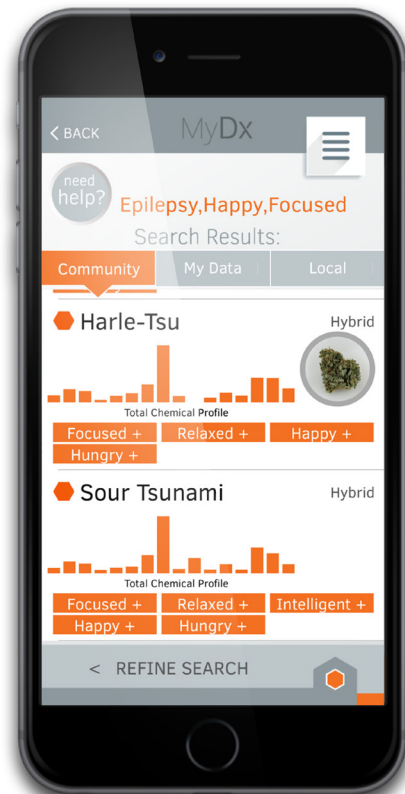

# The CannaDx™ App Helps You Find and Track the Strains that Work for You

## Features

- View MyDx Recently Tested Strains Associated with Feeling
- Strain Recommendation Engine  
**Narrow your search by multiple feelings or ailments**

# ● Locate Strains at a local dispensary