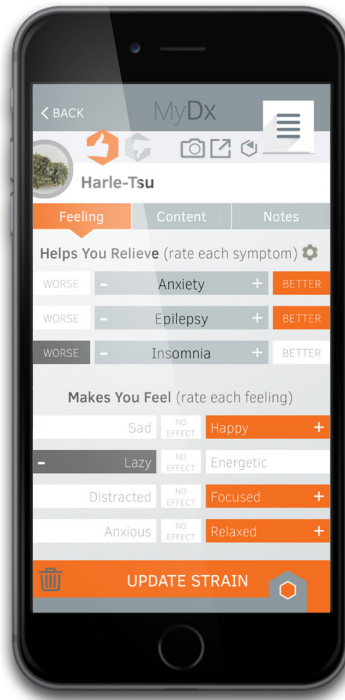

# The CannaDx™ App Helps You Find and Track the Strains that Work for You

## Features

- View MyDx Recently Tested Strains Associated with Feeling
- Strain Recommendation Engine  
**Narrow your search by multiple feelings or ailments**

# ● Customize the Ailments You Track

# ● Locate Strains at a local dispensary