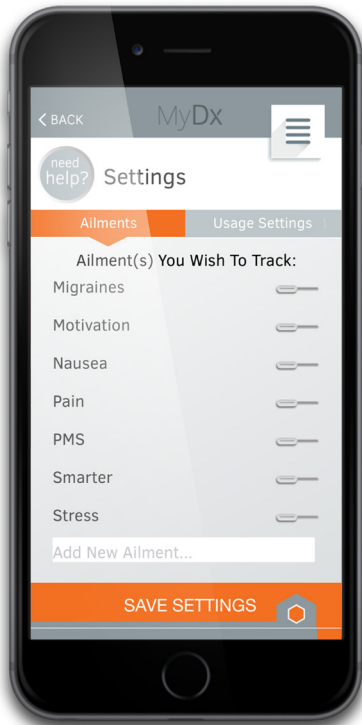

# The CannaDx™ App Helps You Find and Track the Strains that Work for You

## Features

- View MyDx Recently Tested Strains Associated with Feeling
- Strain Recommendation Engine  
**Narrow your search by multiple feelings or ailments**

# ● Import and Personalize Strains into your Database

The more you Personalize the Data, the Smarter the Recommendation Engine gets at Finding a Strain that Works for You.

# ● Customize the Ailments You Track