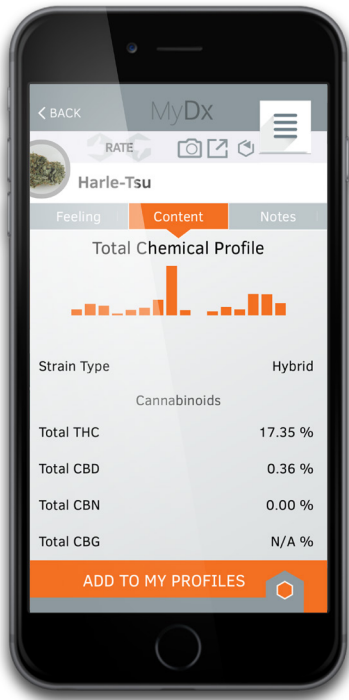

● Import and Personalize Strains into your Database

The more you Personalize the Data, the Smarter the Recommendation Engine gets at Finding a Strain that Works for You.